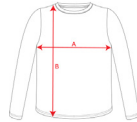

STAFFORD K6681

KIDS DUO

DESCRIPTION

Tubular short-sleeve t-shirt. Crew neck with elastane. Side seams. Removable label.

COMPOSITION

100% cotton, single jersey, 190 gsm. Heather grey colour (58): 85% cotton / 15% viscose.

SIZES

3/4 · 5/6 · 7/8 · 9/10 · 11/12

SCHEME

QUANTITIES

	Box	Pack
Kids:	100 un.	5 un.

COLORS

SIZES

Kids:	3/4	5/6	7/8	9/10	11/12
WIDTH (A)	32cm	35cm	38cm	42cm	46cm
LONG (B)	43cm	47cm	51cm	55cm	59cm

PRINTING TECHNIQUES AVAILABLE

Screenprint
Transfer Digital transfer
Embroidery fixed

RELATED MODELS