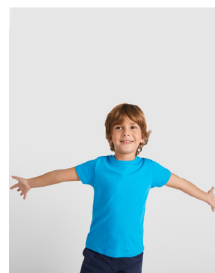

BEAGLE KIDS K6554